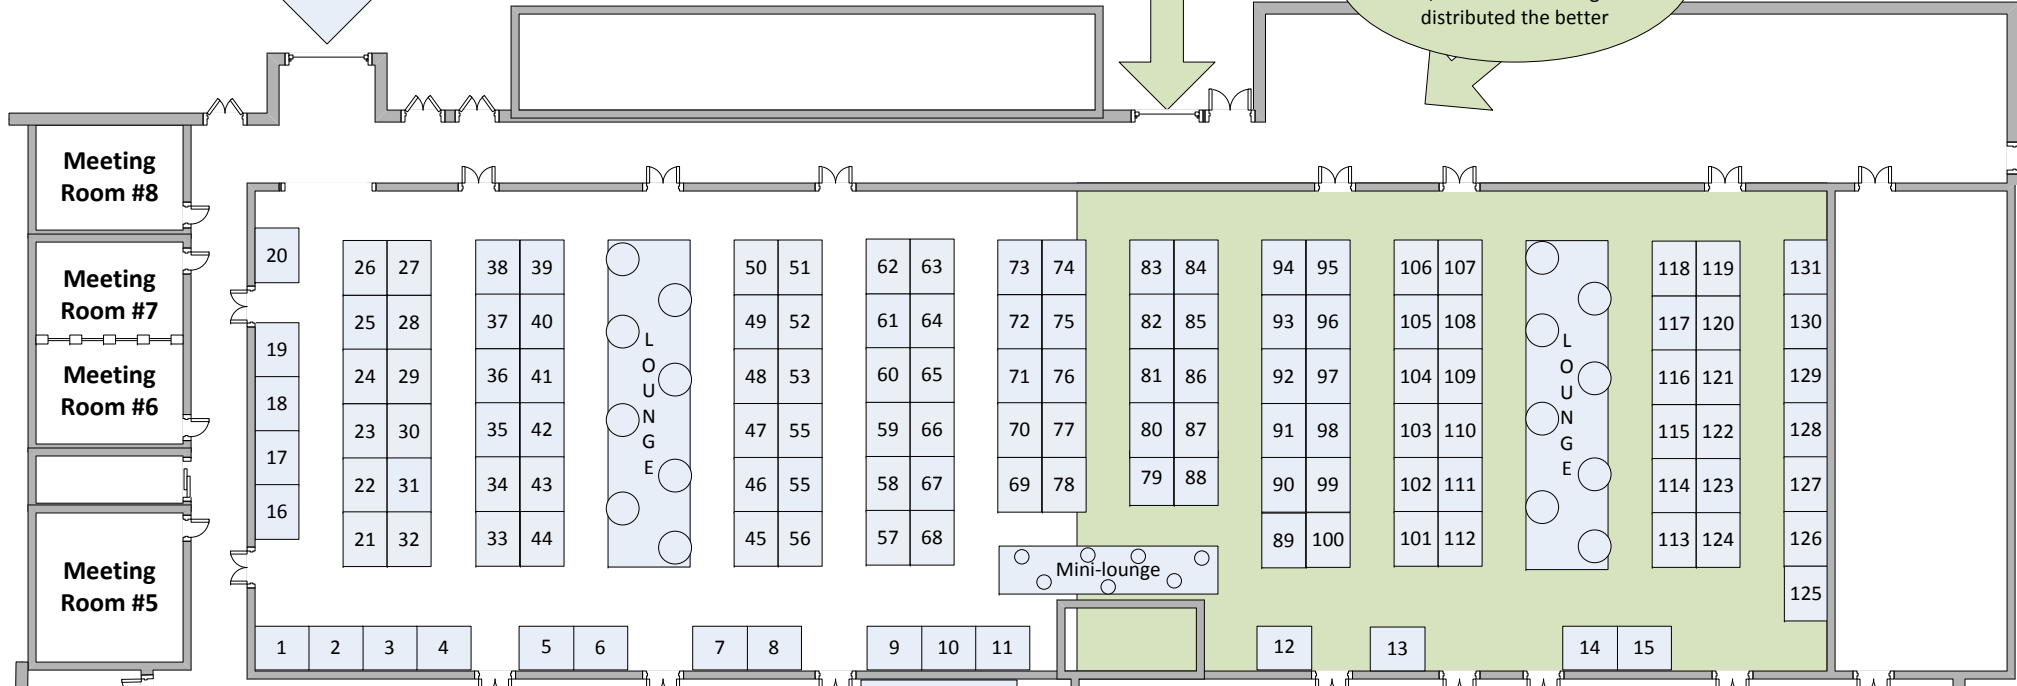

Loading Door for unshaded area

Loading Door for shaded area

Forklift is not permitted in shaded area and there are weight restrictions of 200lbs per square foot, the more the weight is distributed the better

1 2 3 4 5 6 7 8 9 10 11 12 13 14 15

Registration

South Lobby  
Lounge Area

Mens  
Womens

Admin Offices

Womens Mens  
Meeting Room 2/3 Meeting Room 1

Office  
Boardroom

Main Entrance

Apparatus Displays

Penticton Trade and Convention Centre  
273 Power Street  
Penticton, BC

- 30" Tall Boy Table
- 72" Table
- 00 8' deep x 10' wide booth